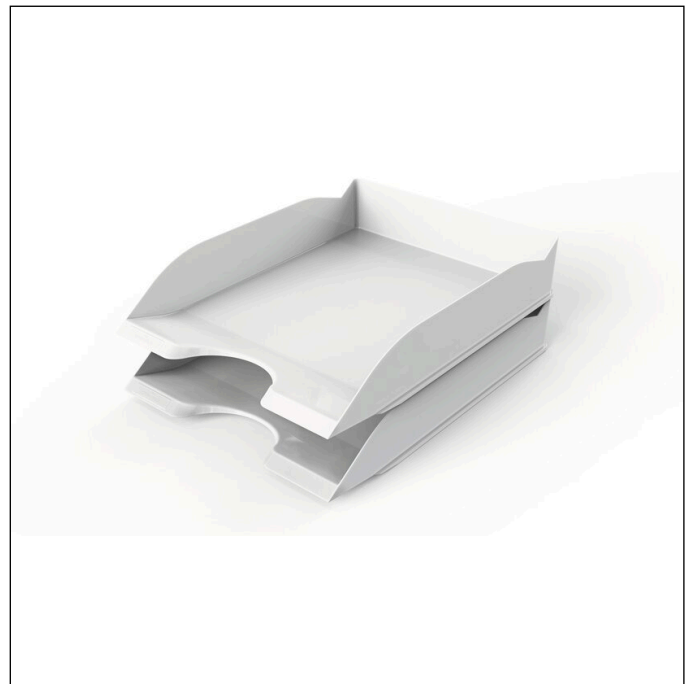

Letter tray BASIC A4

Article number	1701674010	Sales unit quantity	6 Piece
Colour	White	Sales unit EAN	4005546741772
Packaging unit	1 piece	Packing weight (gross)	1349.8 G
Base EAN	4005546741765	Country of origin	DE

Product description

- Stackable letter tray for quick access to documents
- Compatible height spacers available separately
- Optimised size, reduced volume
- For formats A4 to C4

Product features

Outer width (mm)	253
Outer height (mm)	63
Outer depth / length	337 mm
Filling quantity / Filling quantity for	500 Sheet
Format / Format for	A4-C4
Brand	DURABLE
Inner depth (mm)	1
Number of Sections	1
Stackable	Yes

Letter tray BASIC A4

Recessed slot for easy access	Yes
Front panel	Bevelled
Labelling windowp	No
Country of Origin	Made in Germany