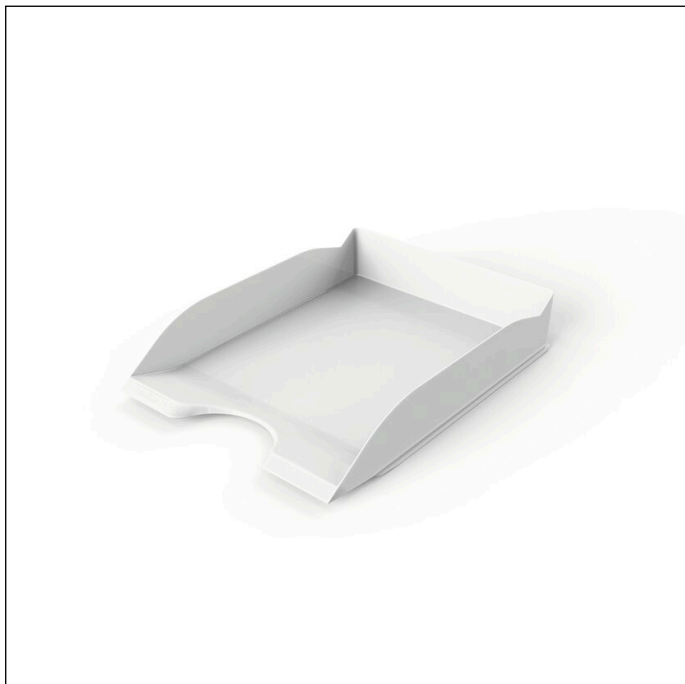

Letter tray BASIC A4

Article number	1701674010	Sales unit quantity	6 Piece
Colour	White	Sales unit EAN	4005546741772
Packaging unit	1 piece	Packing weight (gross)	1349.8 G
Base EAN	4005546741765	Country of origin	DE

Product description

- Stackable letter tray for quick access to documents
- Compatible height spacers available separately
- Optimised size, reduced volume
- For formats A4 to C4

Product features

Outer width (mm)	253
Outer height (mm)	63
Outer depth / length	337 mm
Filling quantity / Filling quantity for	500 Sheet
Format / Format for	A4-C4
Brand	DURABLE
Inner depth (mm)	1
Number of Sections	1
Stackable	Yes

Letter tray BASIC A4

Recessed slot for easy access	Yes
Front panel	Bevelled
Labelling windowp	No
Country of Origin	Made in Germany